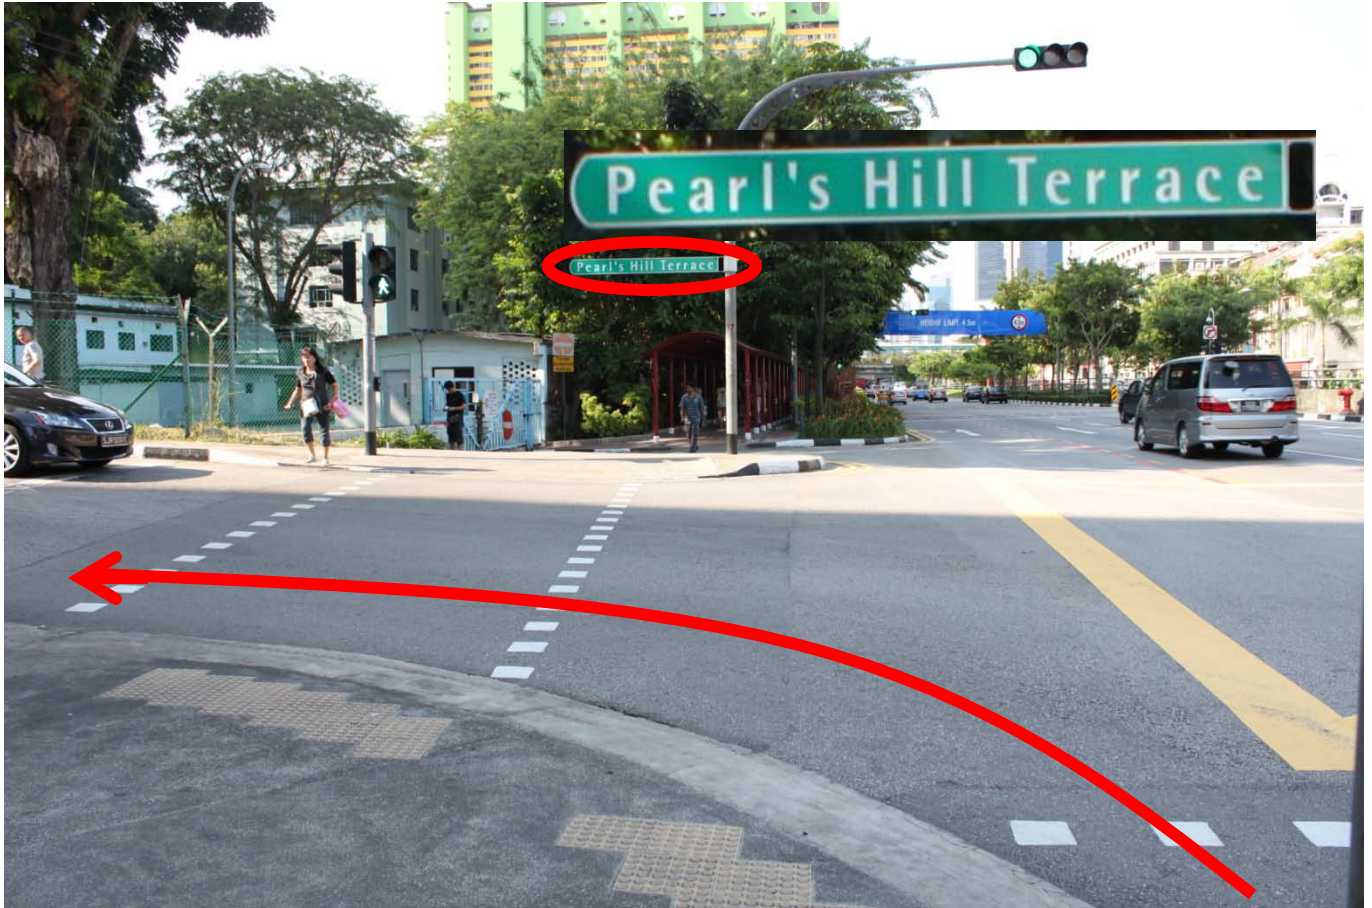

To Get here By Car

- 1) Take Central Expressway Exit 1B - Outram Road.
- 2) Turn left towards Eu Tong Sen Street.

3) Drive straight and turn left into Pearl's Hill Terrace.

4) Continue to drive straight for approximately 200m and you will pass by 2 traffic lights.

5) You will see a banner stating '195 Pearl Hill Terrace'. Take the right route.

6) Drive straight up to the car park.

7) When drive in, the lobby is on your left.

8) Walk through the lobby and turn right.