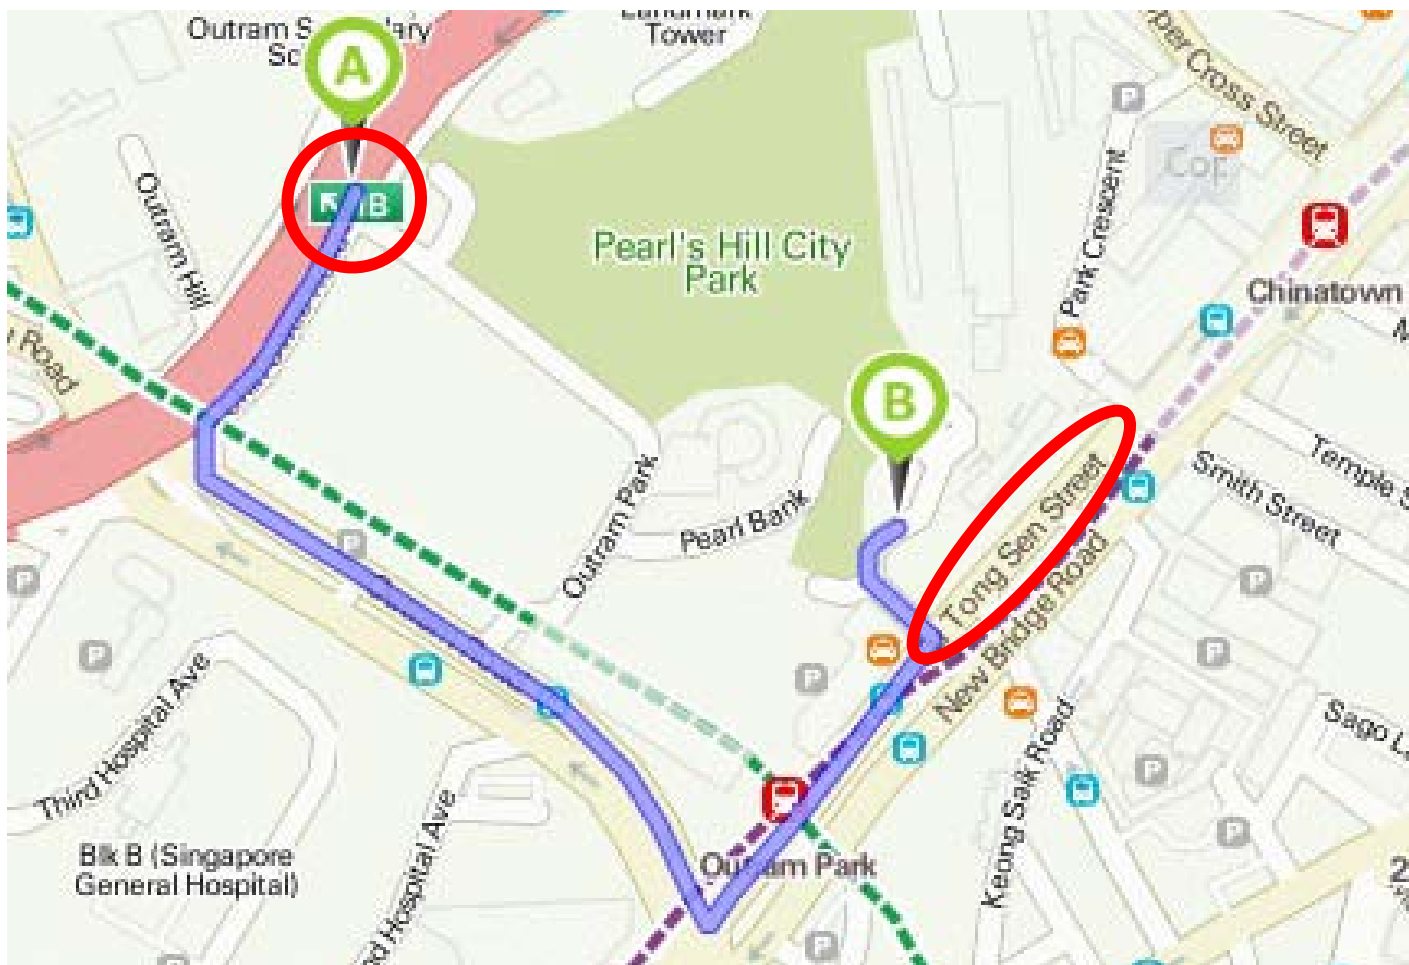

To Get here By Car

- 1) Take Central Expressway Exit 1B - Outram Road.
- 2) Turn left towards Eu Tong Sen Street.

3) Drive straight and turn left into Pearl's Hill Terrace.

4) Continue to drive straight for approximately 200m and you will pass by 2 traffic lights.

5) You will see a banner stating '195 Pearl Hill Terrace'. Take the right route.

6) Drive straight up to the car park.

7) When drive in, the lobby is on your left.

8) Walk through the lobby and turn right.